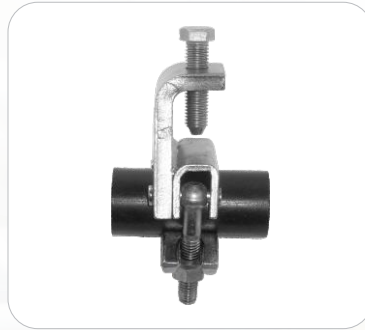

Right Angle Coupler

Swivel Coupler

Girder Coupler

Putlog Coupler

Tubes

Jacks

Cup Lock System

Jack Nuts

FORMWORK

Tie Rods

Wing Nut

Forged Wing Nut with Square Plate

Forged Wing Nut with Round Plate

Brace Lock

L-Clamp Forged for Clamping Profile Plate

Anchor Nut (100mm)

CONCRETE PUMP PIPE CLAMP

Concrete Pump Clamp 3"

Concrete Pump Clamp 3.5"

Concrete Pump Clamp 4"

Concrete Pump Clamp 4.5"

Concrete Pump Clamp 5.5"

Clamp DIN125 for Schwing Concrete Clamp

SHUTTERING