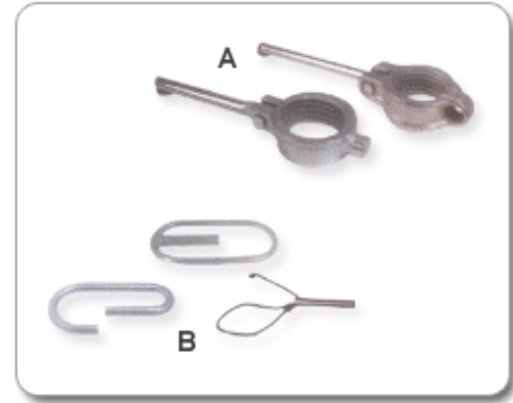

A. PROP NUTS
B. LOCKING PINS

Telephone Number	+91-161-2676886 , 2677656
Mobile Number	+91-98724-07650
Fax Number	+91-161-2675866 , 2676866
E-mail	info@hobo.in
Website	http://www.hobo.in
Postal Address	CAYMAN INTERNATIONAL D-142, Phase V, Focal Point, Ludhiana (India).